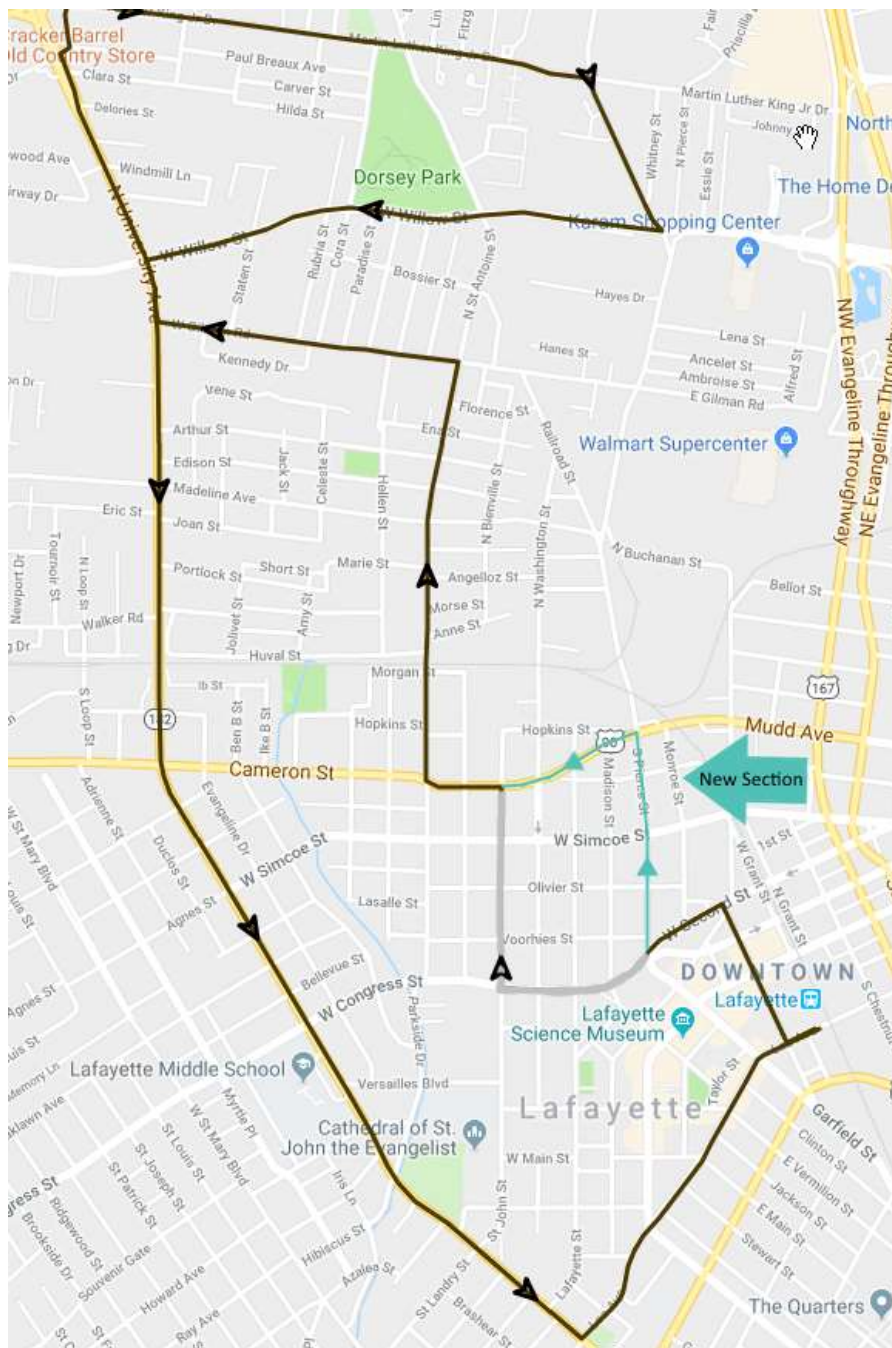

LAFAYETTE TRANSIT SYSTEM

ROUTE 30-Martin Luther King

Effective Monday January 14, 2019

In order to eliminate overlapping service and provide more efficient service, Route 30 will now travel on South Pierce instead of St. John. There are no other changes to the route or the departure times.