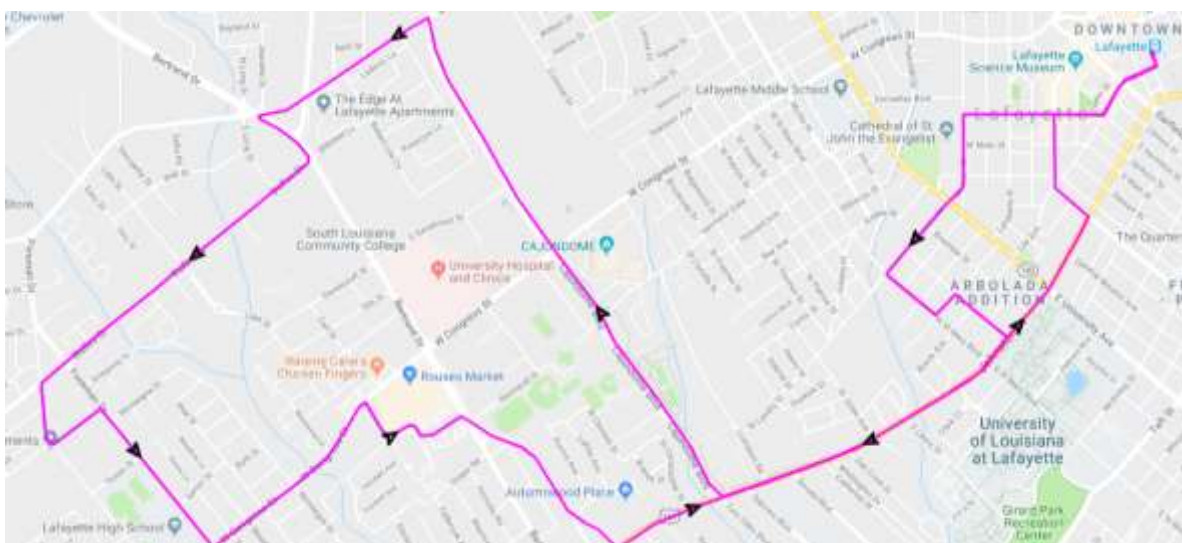

LAFAYETTE TRANSIT SYSTEM

ROUTE 55-Circulator

Effective Monday January 14, 2019

In order to provide better coverage Route 55A and Route 55B will be combined and become Route 55. Departure times will be every hour Monday through Friday. For Information Call 291-8570

Old Route 55A

Old Route 55B

Route 55