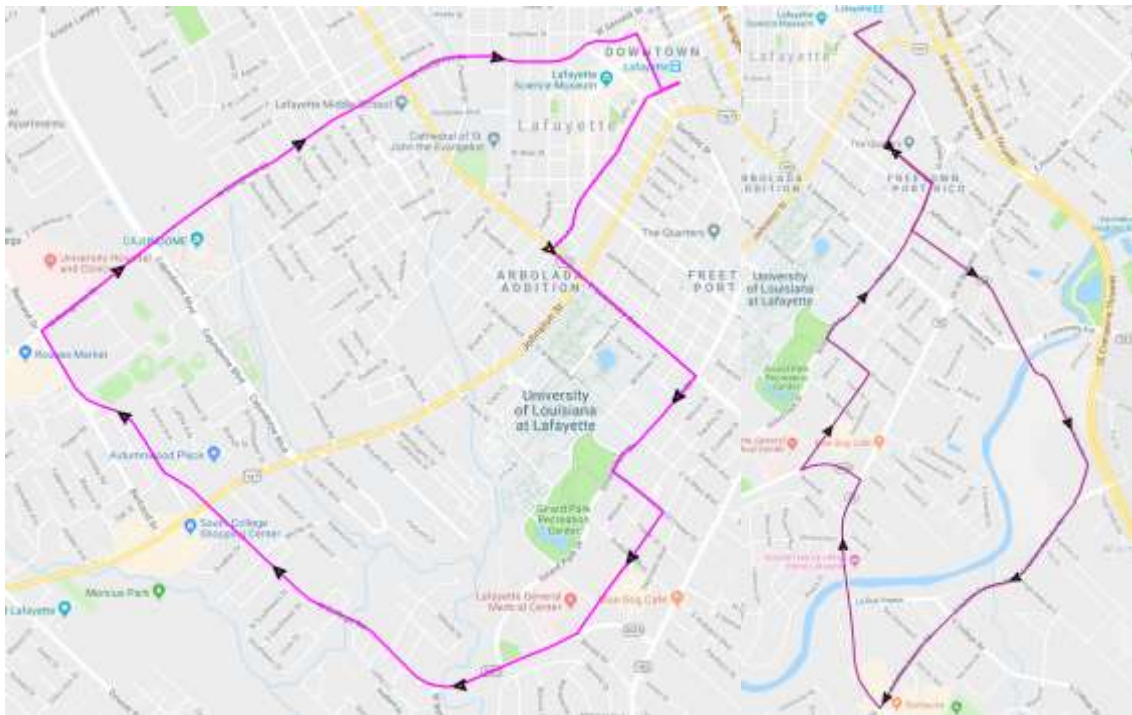

LAFAYETTE TRANSIT SYSTEM

ROUTE 55-Circulator

Effective Monday January 14, 2019

In order to provide better coverage Route 55A and Route 55B will be combined and become Route 55. Departure times will be every hour Monday through Friday. For Information Call 291-8570

Old Route 55A

Old Route 55B

Route 55