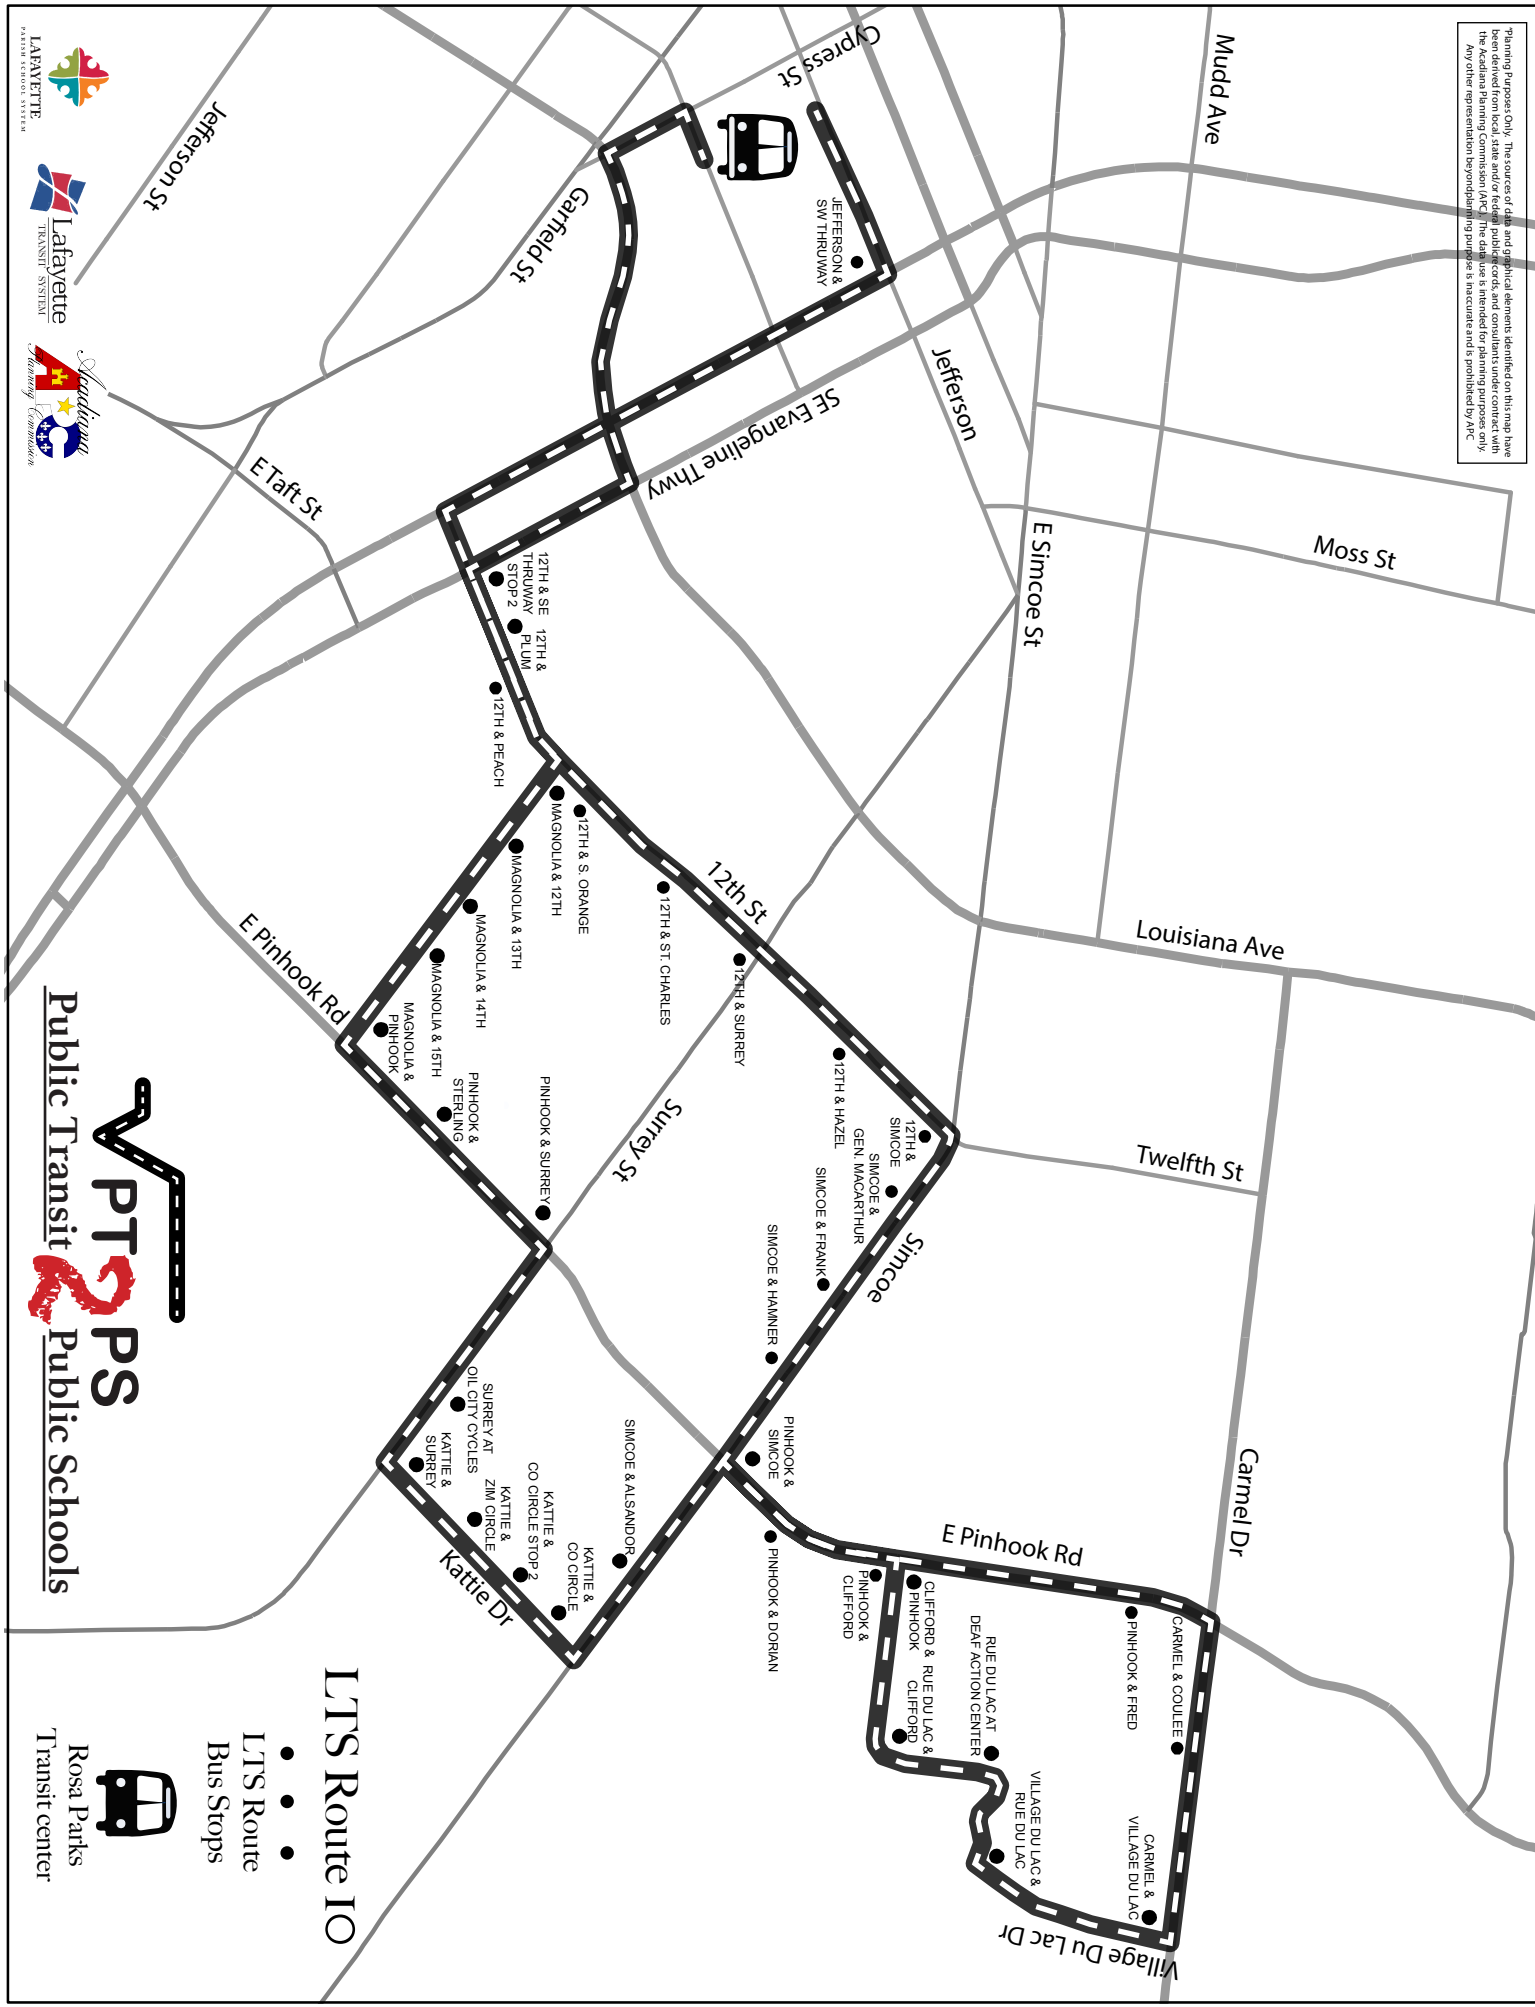

Planning Purpose Only - The source of data and graphical elements identified on this map have not been independently verified by the Agency. The data is intended for planning purposes only. Any other representation beyond planning purposes is inaccurate and is prohibited by APC.

PTPS
Public Transit
Public Schools

Rosa Parks
Transit center

LTS Route IO

••••
LTS Route
Bus Stops