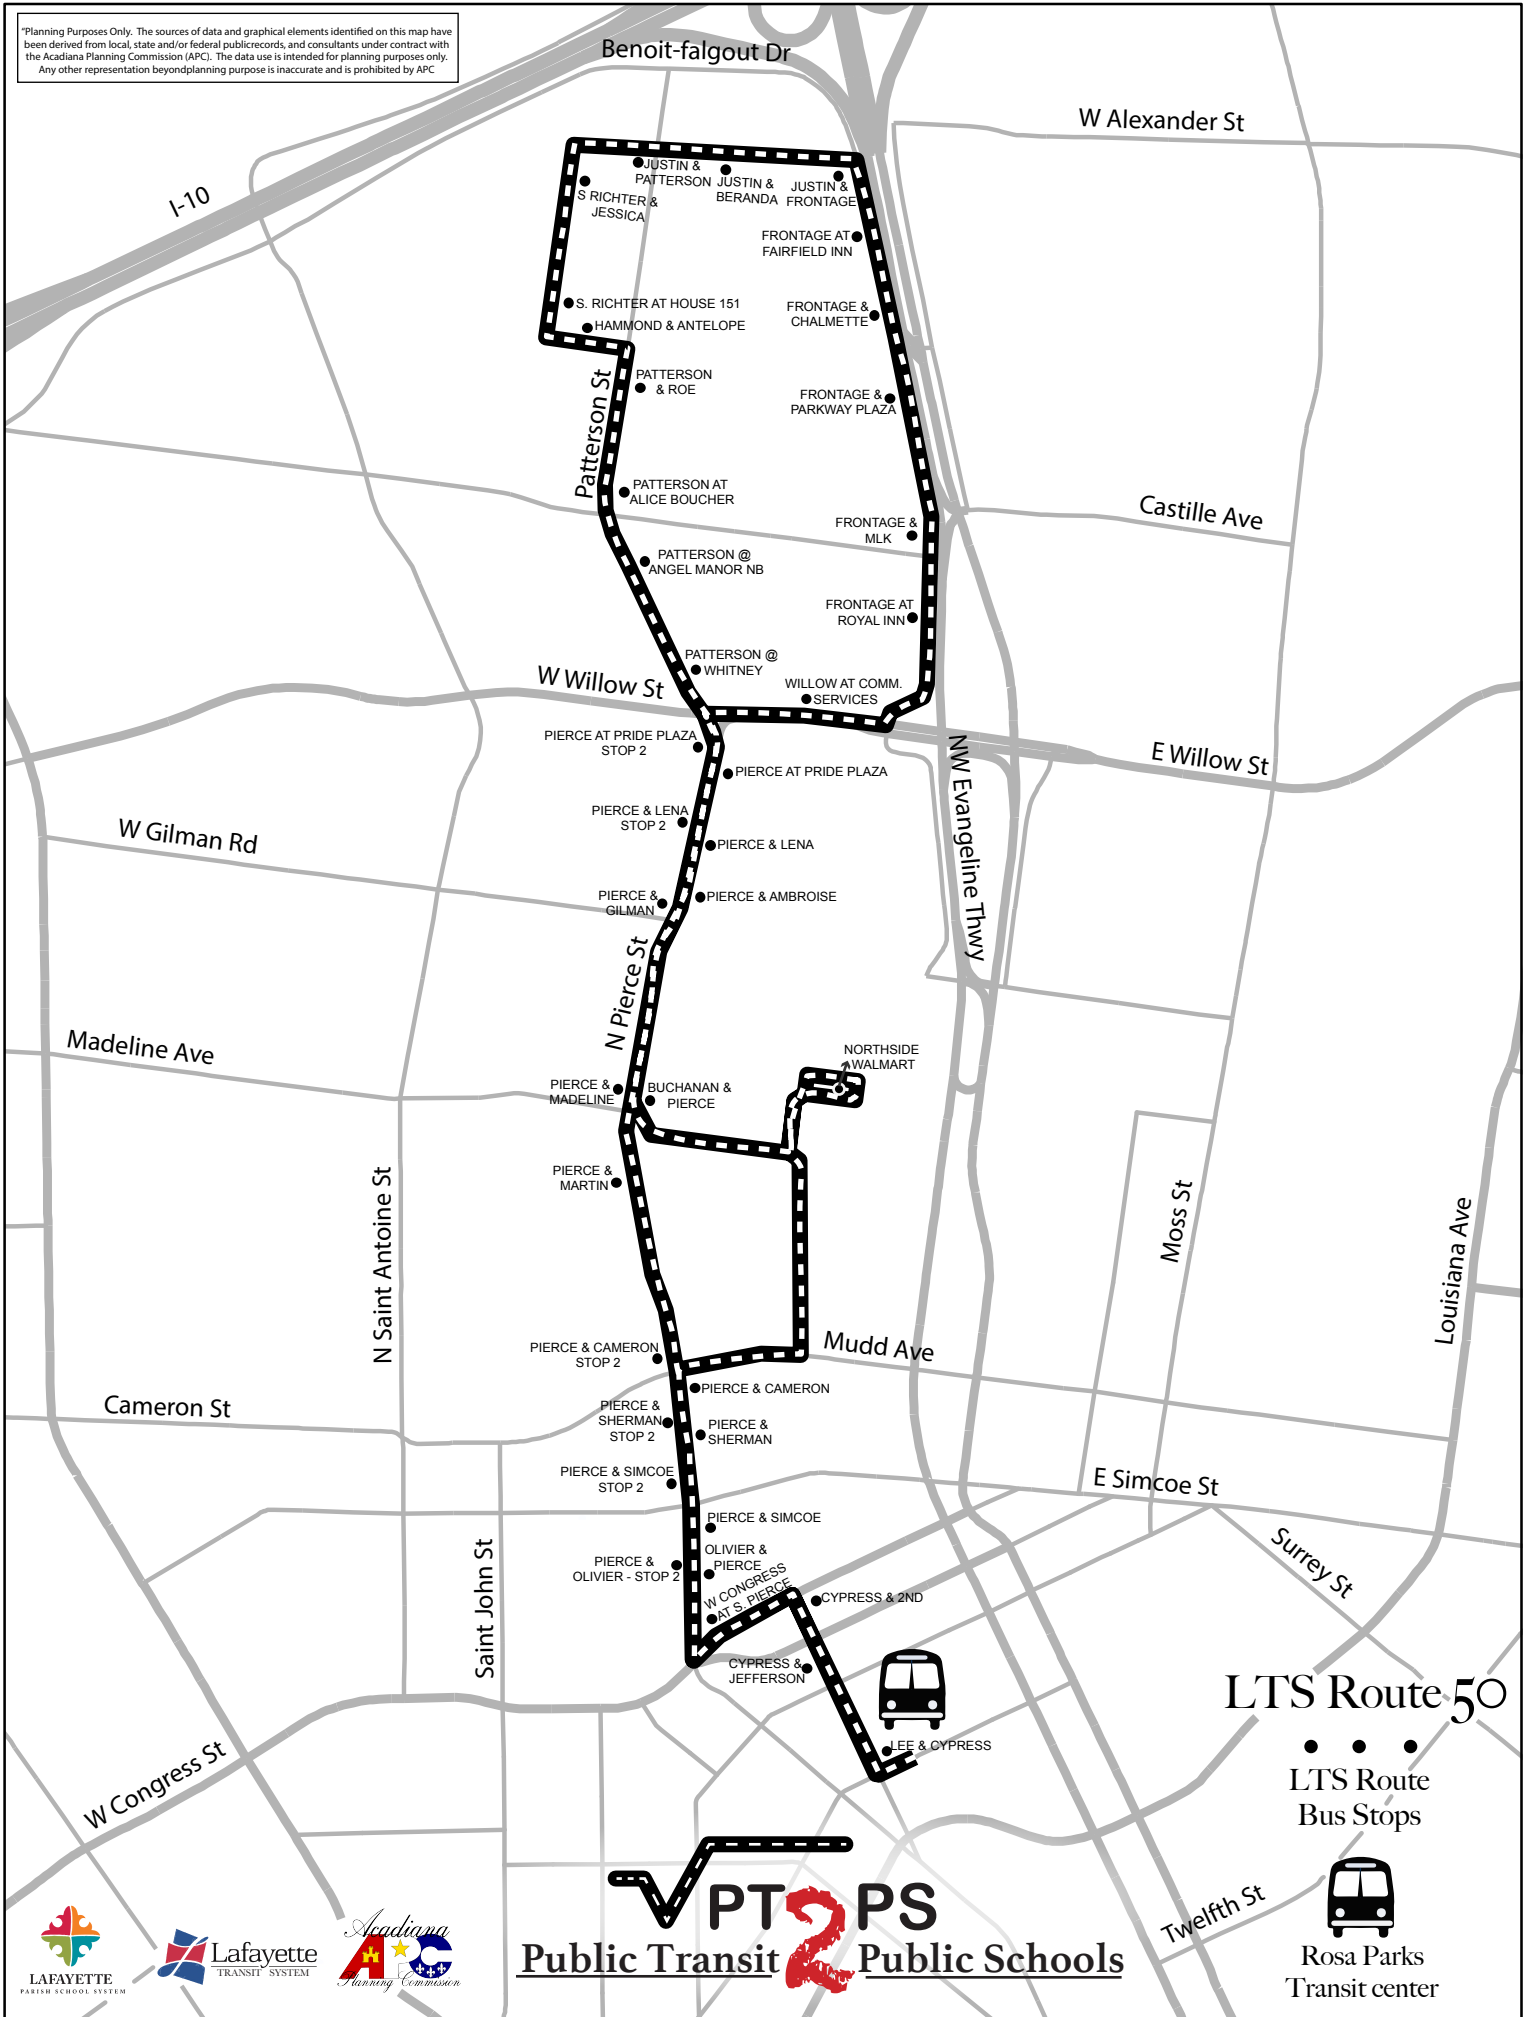

PT 2 PS
Public Transit 2 Public Schools

LTS Route 50
LTS Route Bus Stops

Rosa Parks Transit center