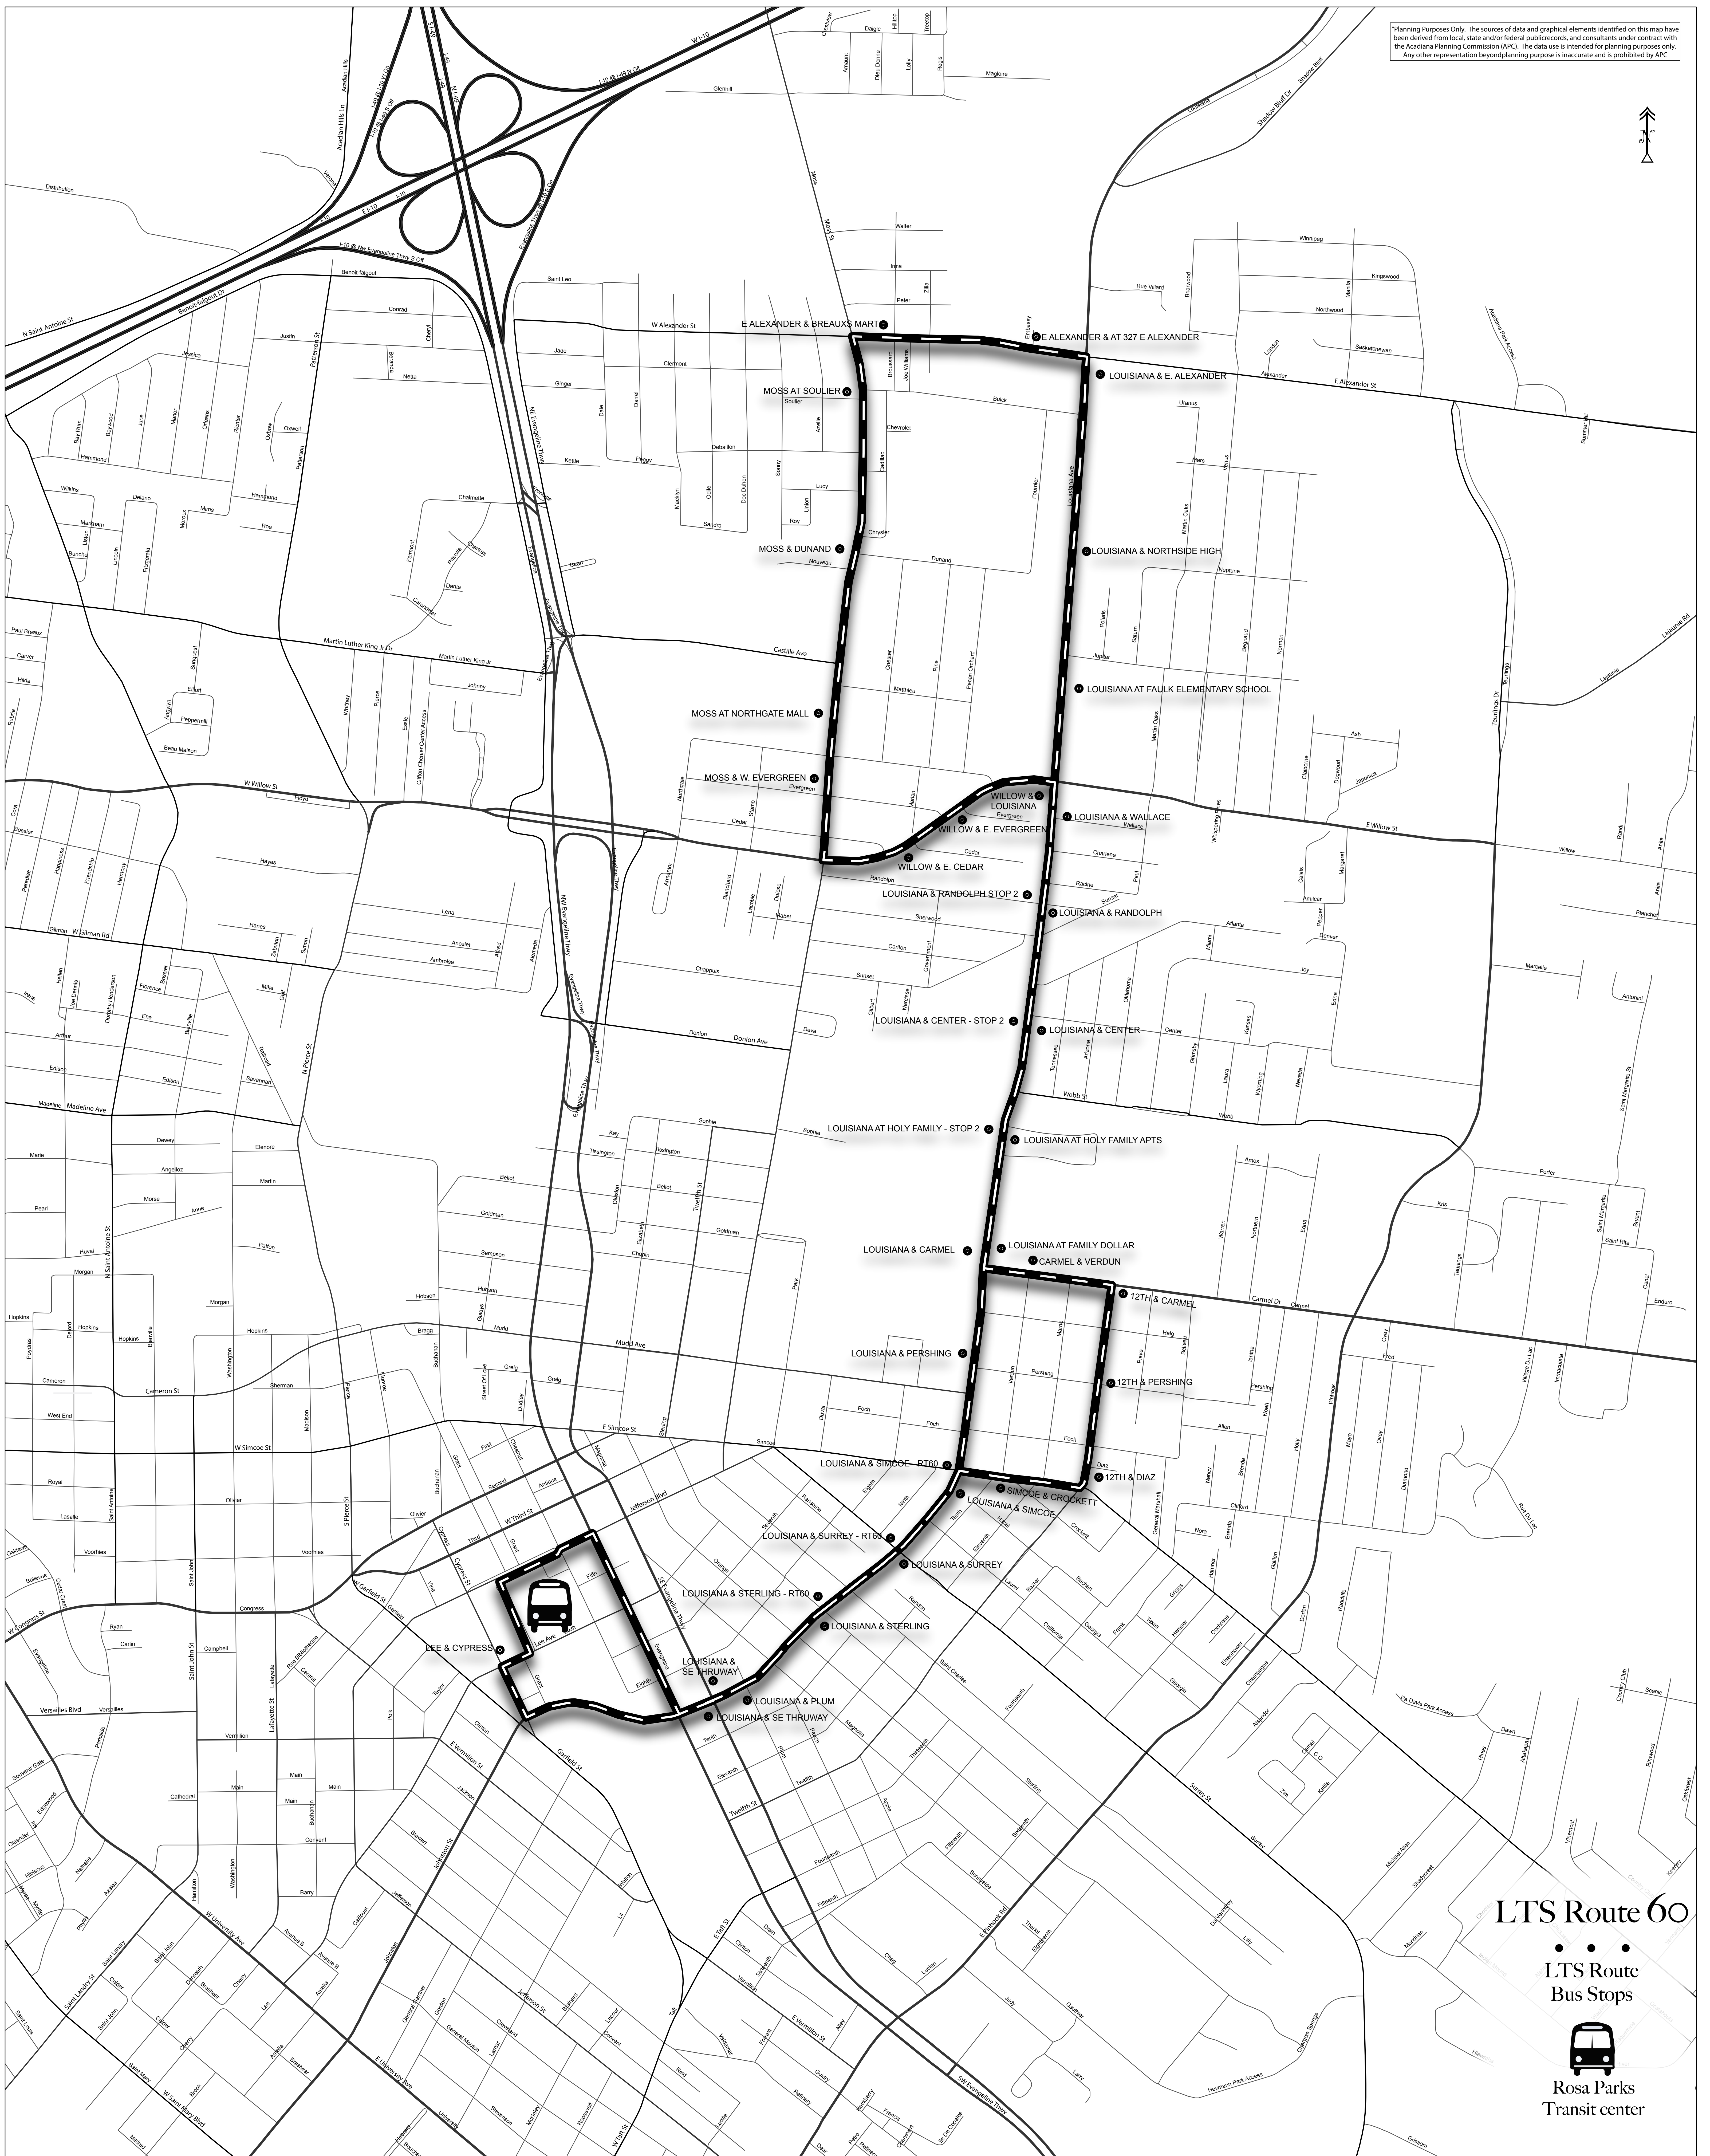

LTS Route 60

LTS Route Bus Stops

Rosa Parks Transit center