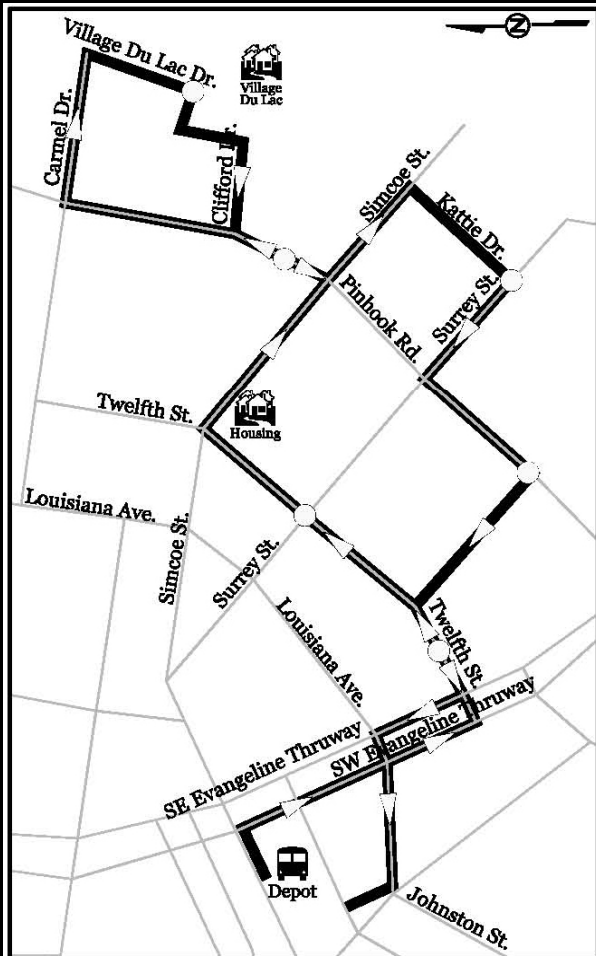

# Lafayette Transit

## Route 10- Twelfth St.

Not all streets and stops are depicted

Subject to change without notice.

**For Information Call 291-8570**

# Route 10

Operates Monday Through Saturday

Depart Terminal Route 10	Twelfth and Surrey	Pinhook and Dorian	Rue Du Lac and Village Du Lac	Kattie and Surrey	Magnolia and Pinhook	Twelfth and Plum	Terminal
--------------------------	--------------------	--------------------	-------------------------------	-------------------	----------------------	------------------	----------

This bus also serves Route 30

A round trip on this bus takes 30 minutes