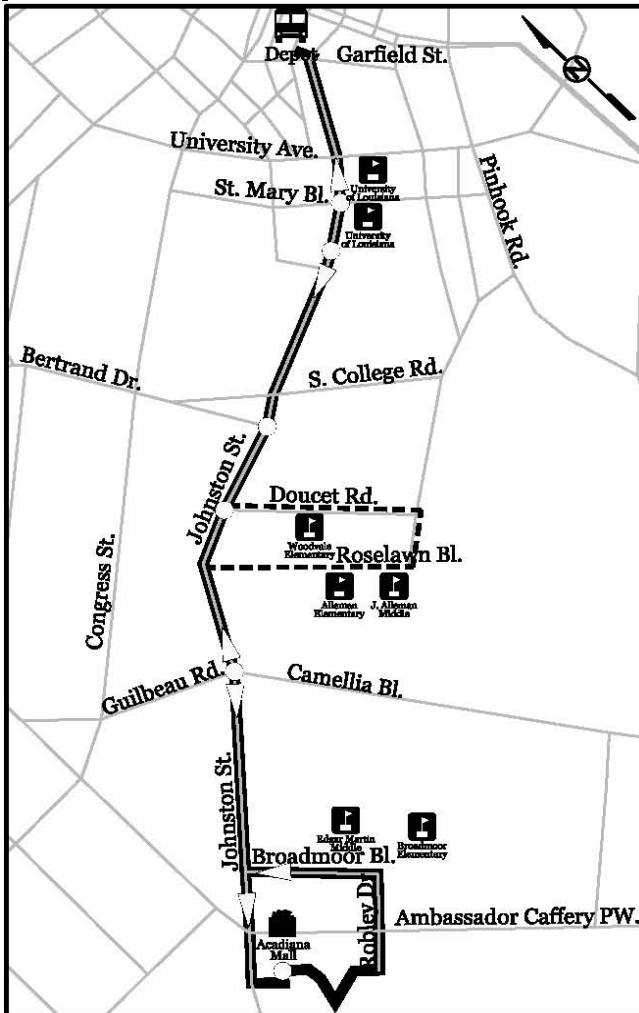

## Route 25- Johnston St.

Not all streets and stops are depicted

Subject to change without notice.

**For Information Call 291-8570**

# Route 25

**Operates Monday Through Saturday**

Depart Terminal Route 25	Johnston and St. Mary	Johnston and Bertrand	Johnston and Guilbeau	Acadiana Mall	Johnston at Grand Theatre	Johnston and E. Lewis	Terminal
6:15 AM	6:19 AM	6:28 AM	6:32 AM	6:15 AM	6:30 AM	6:38 AM	6:40 AM
6:45 AM	6:49 AM	6:58 AM	7:02 AM	6:45 AM	7:00 AM	7:08 AM	7:10 AM
7:15 AM	7:19 AM	7:28 AM	7:32 AM	7:15 AM	7:30 AM	7:38 AM	7:40 AM
7:45 AM	7:49 AM	7:58 AM	8:02 AM	7:45 AM *	8:00 AM	8:08 AM	8:10 AM
8:15 AM	8:19 AM	8:28 AM	8:32 AM	8:15 AM *	8:30 AM	8:38 AM	8:40 AM
8:45 AM	8:49 AM	8:58 AM	9:02 AM	8:45 AM *	9:00 AM	9:08 AM	9:10 AM
9:15 AM	9:19 AM	9:28 AM	9:32 AM	9:15 AM *	9:30 AM	9:38 AM	9:40 AM
9:45 AM	9:49 AM	9:58 AM	10:02 AM	9:45 AM	10:00 AM	10:08 AM	10:10 AM
10:15 AM	10:19 AM	10:28 AM	10:32 AM	10:15 AM	10:30 AM	10:38 AM	10:40 AM
10:45 AM	10:49 AM	10:58 AM	11:02 AM	10:45 AM	11:00 AM	11:08 AM	11:10 AM
11:15 AM	11:19 AM	11:28 AM	11:32 AM	11:15 AM	11:30 AM	11:38 AM	11:40 AM
11:45 AM	11:49 AM	11:58 PM	12:02 PM	11:45 AM	12:00 AM	12:08 PM	12:10 AM
12:15 PM	12:19 PM	12:28 PM	12:32 PM	12:15 PM	12:30 PM	12:38 PM	12:40 PM
12:45 PM	12:49 PM	12:58 PM	1:02 PM	12:45 PM	1:00 PM	1:08 PM	1:10 PM
1:15 PM	1:19 PM	1:28 PM	1:32 PM	1:15 PM *	1:30 PM	1:38 PM	1:40 PM
1:45 PM	1:49 PM	1:58 PM	2:02 PM	1:45 PM *	2:00 PM	2:08 PM	2:10 PM
2:15 PM	2:19 PM	2:28 PM	2:32 PM	2:15 PM *	2:30 PM	2:38 PM	2:40 PM
2:45 PM	2:49 PM	2:58 PM	3:02 PM	2:45 PM *	3:00 PM	3:08 PM	3:10 PM
3:15 PM	3:19 PM	3:28 PM	3:32 PM	3:15 PM	3:30 PM	3:38 PM	3:40 PM
3:45 PM	3:49 PM	3:58 PM	4:02 PM	3:45 PM	4:00 PM	4:08 PM	4:10 PM
4:15 PM	4:19 PM	4:28 PM	4:32 PM	4:15 PM	4:30 PM	4:38 PM	4:40 PM
4:45 PM	4:49 PM	4:58 PM	5:02 PM	4:45 PM	5:00 PM	5:08 PM	5:10 PM
5:15 PM	5:19 PM	5:28 PM	5:32 PM	5:15 PM	5:30 PM	5:38 PM	5:40 PM
5:50 PM	5:54 PM	6:03 PM	6:07 PM	5:50 PM	6:00 PM	6:08 PM	6:10 PM