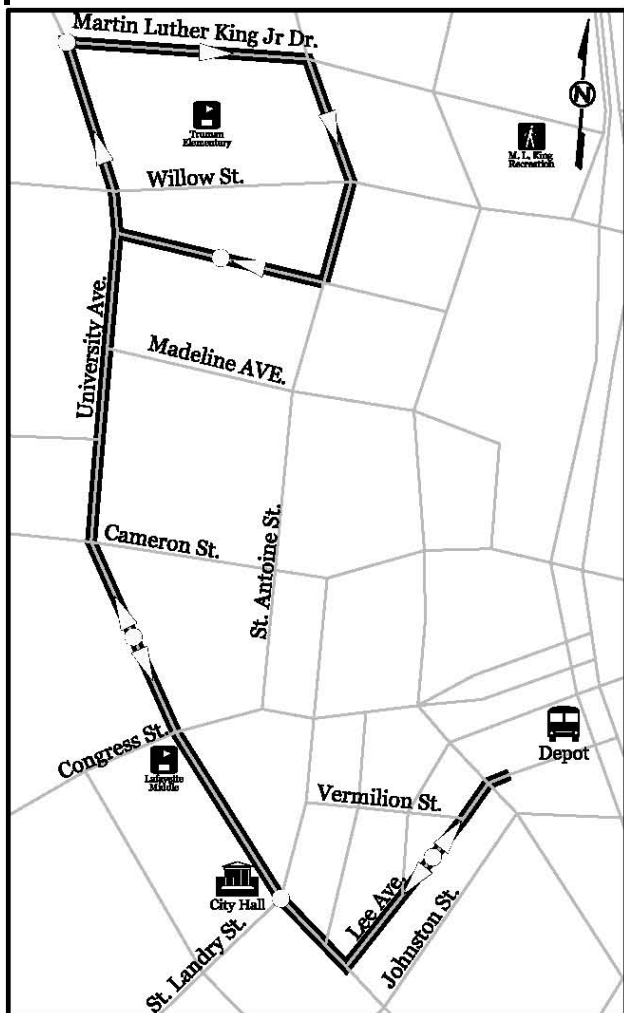

# Lafayette Transit

## Route 30- Martin Luther King

Not all streets and stops are depicted  
Subject to change without notice.

**For Information Call 291-8570**