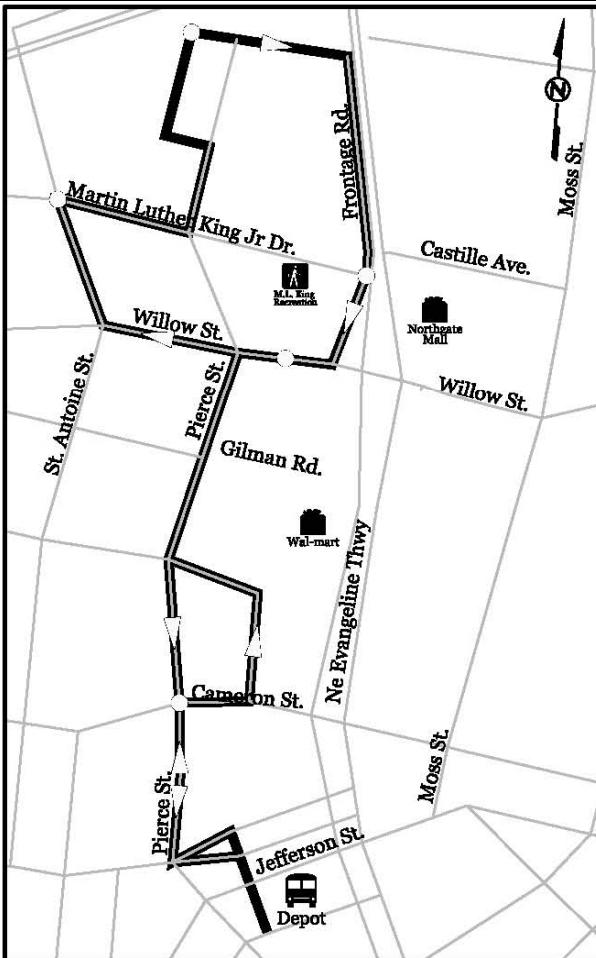

# Lafayette Transit

## Route 50- Pierce St.

Not all streets and stops are depicted

Subject to change without notice.

**For Information Call 291-8570**