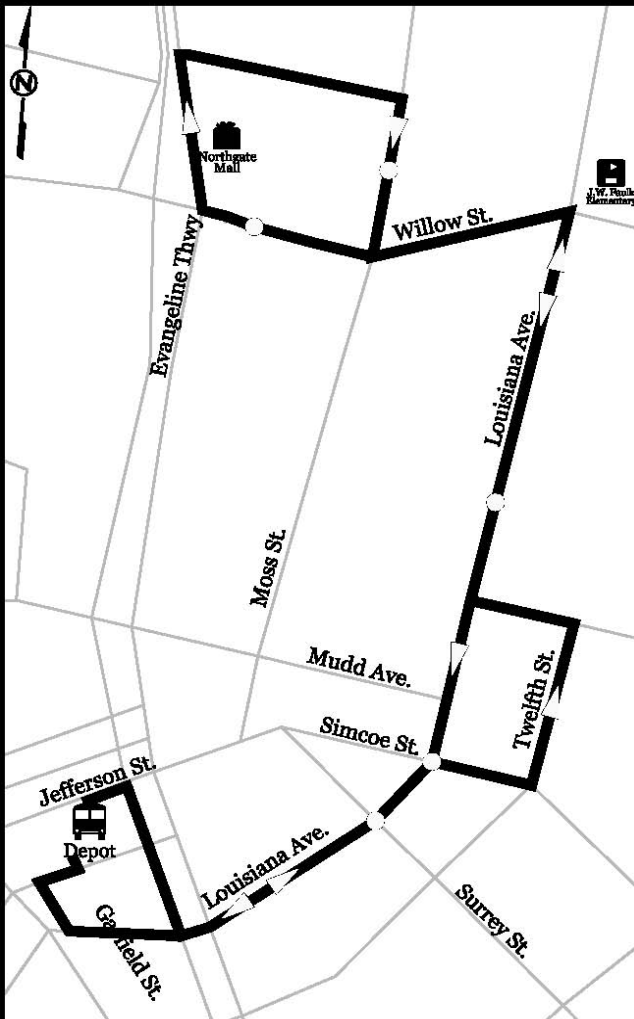

Effective February, 2011

Lafayette Transit

Route 60- Louisiana Ave.

Subject to change without notice.

For Information Call 291-8570

Route 60

Operates Monday Through Saturday

Depart Terminal Route 60	Louisiana and Simcoe	Louisiana at Holy Family Apts.	Willow and Northgate	Castille at Albertsons	Louisiana across Holy Family Apts.	Louisiana and Surrey	Terminal
6:15 AM	6:19 AM	6:24 AM	6:27 AM	6:31 AM	6:36 AM	6:38 AM	6:40 AM
6:45 AM	6:49 AM	6:54 AM	6:57 AM	7:01 AM	7:06 AM	7:08 AM	7:10 AM
7:15 AM	7:19 AM	7:24 AM	7:27 AM	7:31 AM	7:36 AM	7:38 AM	7:40 AM
7:45 AM	7:49 AM	7:54 AM	7:57 AM	8:01 AM	8:06 AM	8:08 AM	8:10 AM
8:15 AM	8:19 AM	8:24 AM	8:27 AM	8:31 AM	8:36 AM	8:38 AM	8:40 AM
8:45 AM	8:49 AM	8:54 AM	8:57 AM	9:01 AM	9:06 AM	9:08 AM	9:10 AM
9:15 AM	9:19 AM	9:24 AM	9:27 AM	9:31 AM	9:36 AM	9:38 AM	9:40 AM
9:45 AM	9:49 AM	9:54 AM	9:57 AM	10:01 AM	10:06 AM	10:08 AM	10:10 AM
10:15 AM	10:19 AM	10:24 AM	10:27 AM	10:31 AM	10:36 AM	10:38 AM	10:40 AM
10:45 AM	10:49 AM	10:54 AM	10:57 AM	11:01 AM	11:06 AM	11:08 AM	11:10 AM
11:15 AM	11:19 AM	11:24 AM	11:27 AM	11:31 AM	11:36 AM	11:38 AM	11:40 AM
11:45 AM	11:49 AM	11:54 AM	11:57 AM	12:01 PM	12:06 PM	12:08 PM	12:10 PM
12:15 PM	12:19 PM	12:24 PM	12:27 PM	12:31 PM	12:36 PM	12:38 PM	12:40 PM
12:45 PM	12:49 PM	12:54 PM	12:57 PM	1:01 PM	1:06 PM	1:08 PM	1:10 PM
1:15 PM	1:19 PM	1:24 PM	1:27 PM	1:31 PM	1:36 PM	1:38 PM	1:40 PM
1:45 PM	1:49 PM	1:54 PM	1:57 PM	2:01 PM	2:06 PM	2:08 PM	2:10 PM
2:15 PM	2:19 PM	2:24 PM	2:27 PM	2:31 PM	2:36 PM	2:38 PM	2:40 PM
2:45 PM	2:49 PM	2:54 PM	2:57 PM	3:01 PM	3:06 PM	3:08 PM	3:10 PM
3:15 PM	3:19 PM	3:24 PM	3:27 PM	3:31 PM	3:36 PM	3:38 PM	3:40 PM
3:45 PM	3:49 PM	3:54 PM	3:57 PM	4:01 PM	4:06 PM	4:08 PM	4:10 PM
4:15 PM	4:19 PM	4:24 PM	4:27 PM	4:31 PM	4:36 PM	4:38 PM	4:40 PM
4:45 PM	4:49 PM	4:54 PM	4:57 PM	5:01 PM	5:06 PM	5:08 PM	5:10 PM
5:15 PM	5:19 PM	5:24 PM	5:27 PM	5:31 PM	5:36 PM	5:38 PM	5:40 PM
5:50 PM	5:54 PM	5:59 PM	6:04 PM	6:06 PM	6:11 PM	6:13 PM	6:15 PM