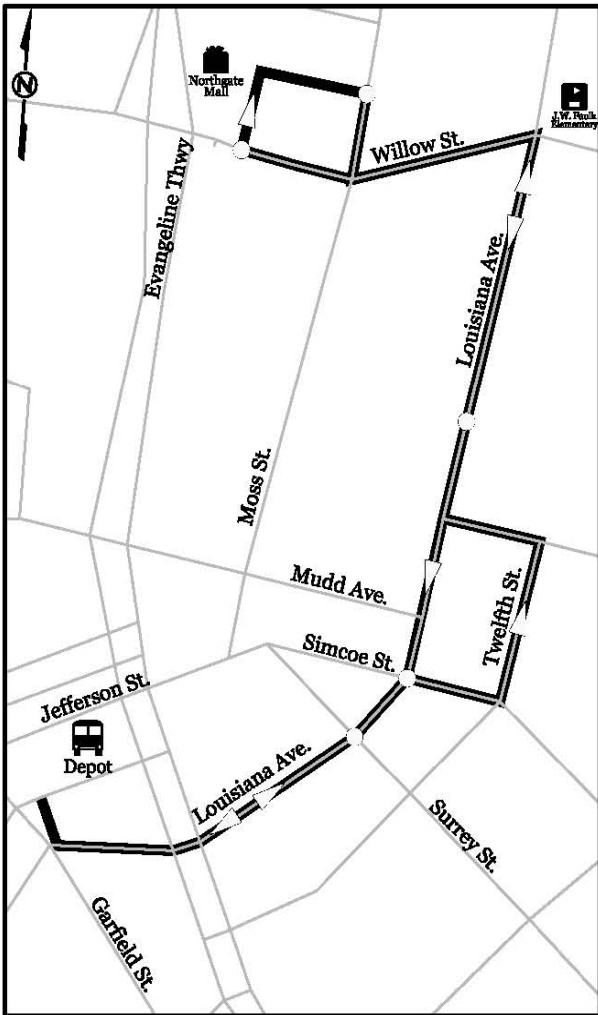

# Lafayette Transit

## Route 60- Louisiana Ave.

Subject to change without notice.

**For Information Call 291-8570**